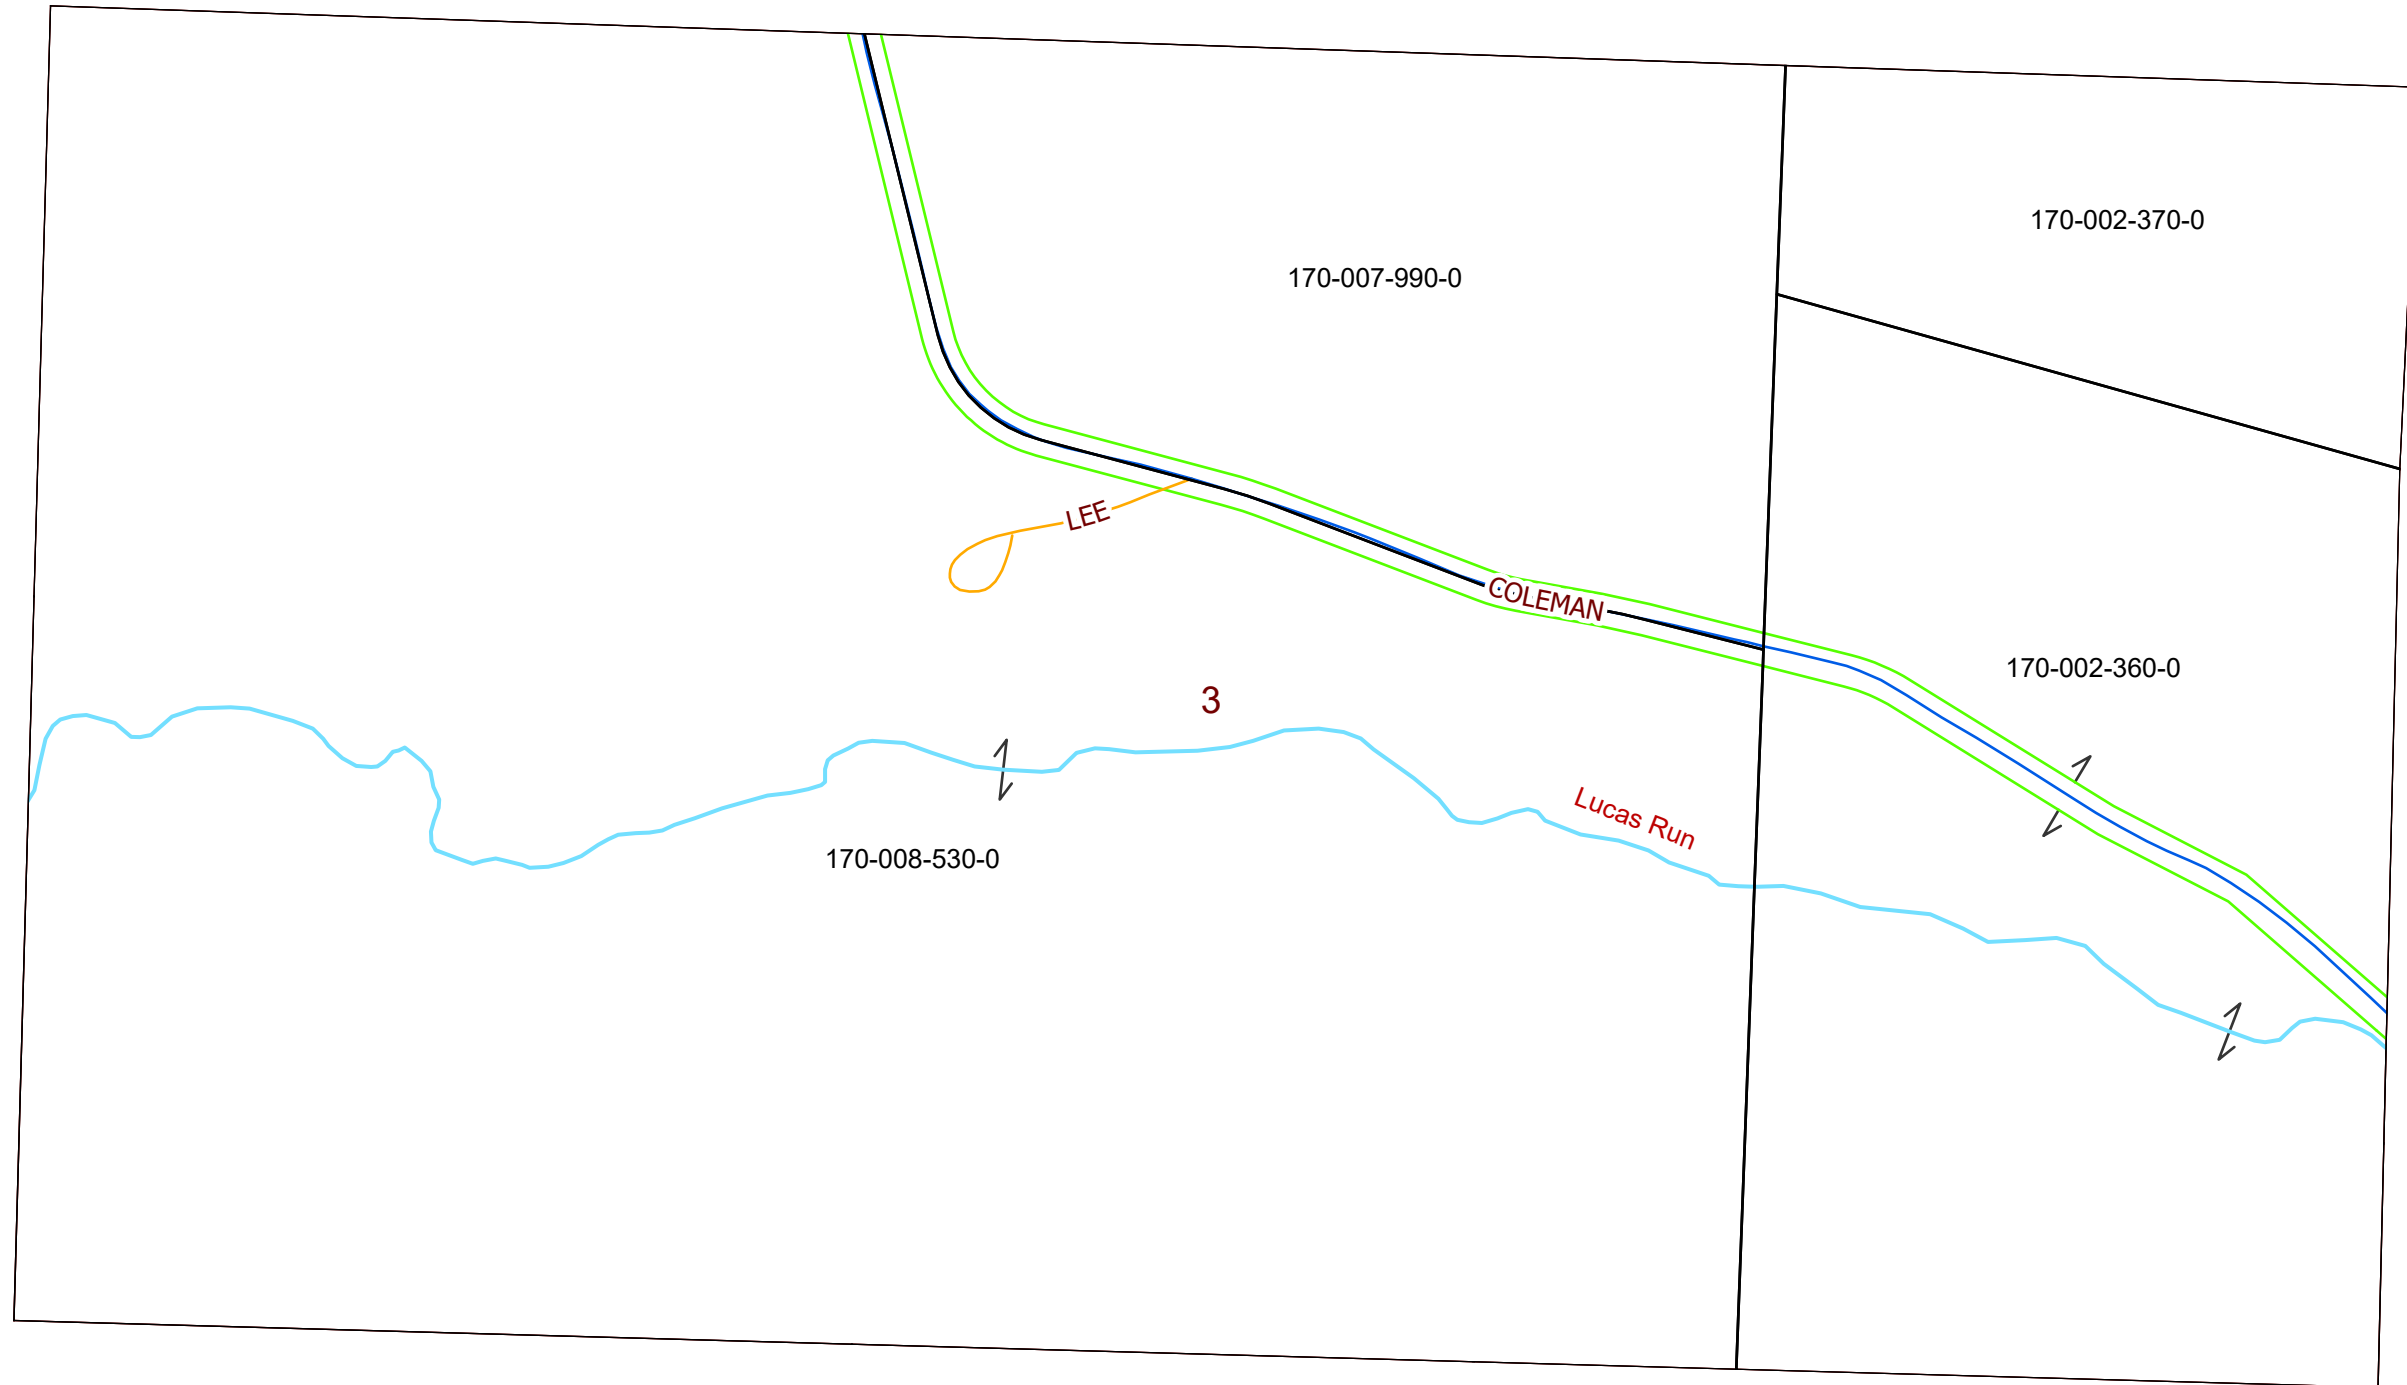

MORGAN COUNTY, OHIO

WINDSOR TWP. FRAC. 3, T-8, R-11, U.S. LOTS

PIN	Owner	LegalDescr	VOL	PAGE	Acres
170-002-370-0	COLEMAN BRENT A & DIANE L	R11 T08 S00 FR 3 SD			7.36
170-002-360-0	COLEMAN BRENT A & DIANE L	R11 T08 S00 FR 3 SD			23.14
170-007-990-0	COLEMAN RONALD L & DIXIE D	R11 T08 S00 FR 3 SD			17.45
170-008-530-0	LEE PATSY A	R11 T08 S00 FR 3 SD			62.55

Boundaries

Type

- County
- Hidden
- Hydro
- Parcel
- ROW
- Section
- Lot

..... <all other values>

08/10/2020